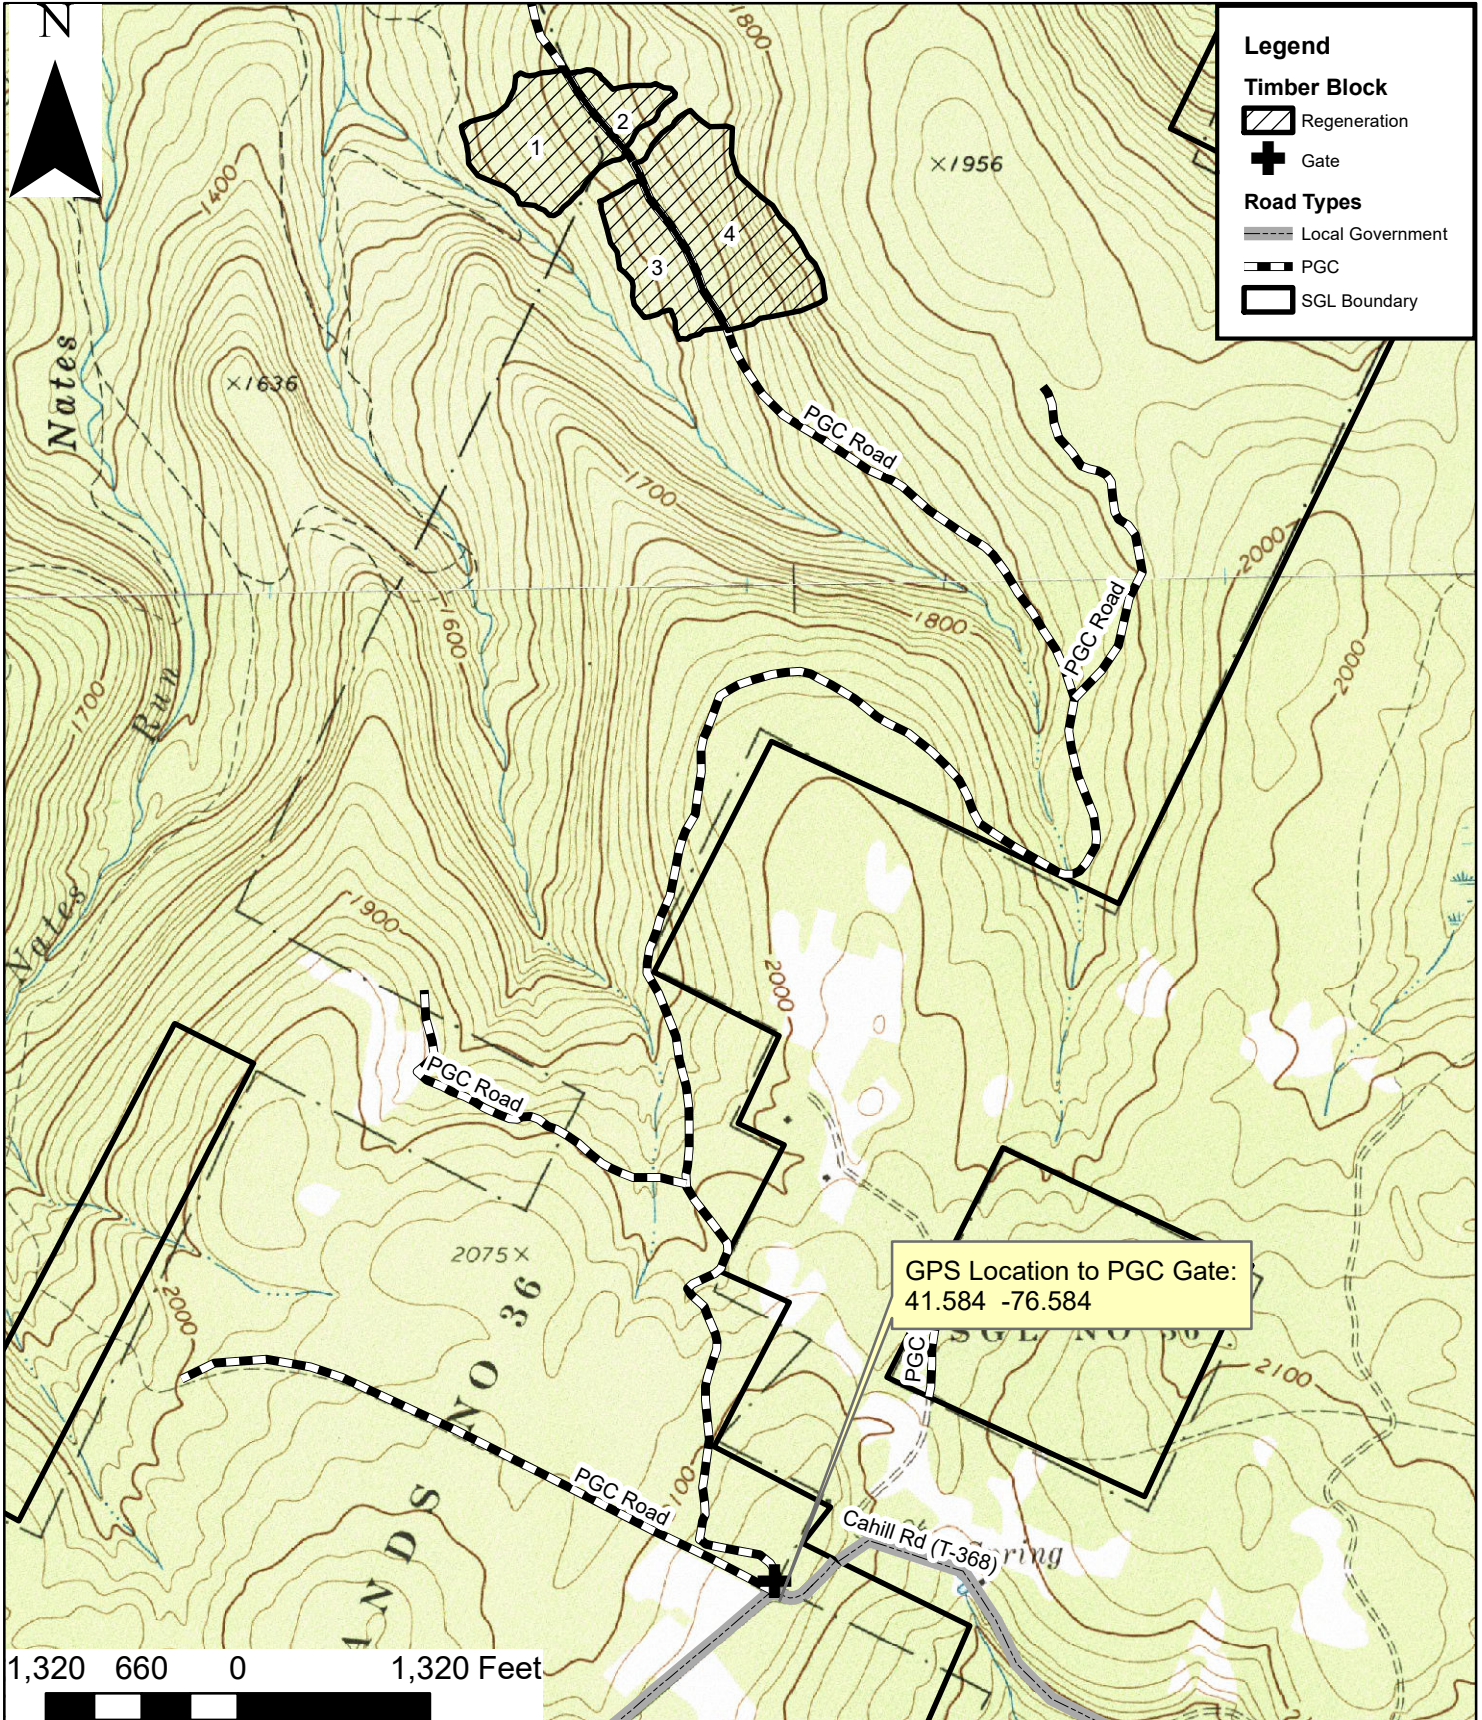

# Wildcat Aspen 036-2021-04 Project Map A

Block 1: 15 Acres  
Block 2: 4 Acres  
Block 3: 10 Acres  
Block 4: 23 Acres  
Block 5: 13 Acres  
Total: 65 Acres

Bradford County  
Franklin Township  
SGL 36

# Wildcat Aspen 036-2021-04 Project Map B

Block 1: 15 Acres  
Block 2: 4 Acres  
Block 3: 10 Acres  
Block 4: 23 Acres  
Block 5: 13 Acres  
Total: 65 Acres